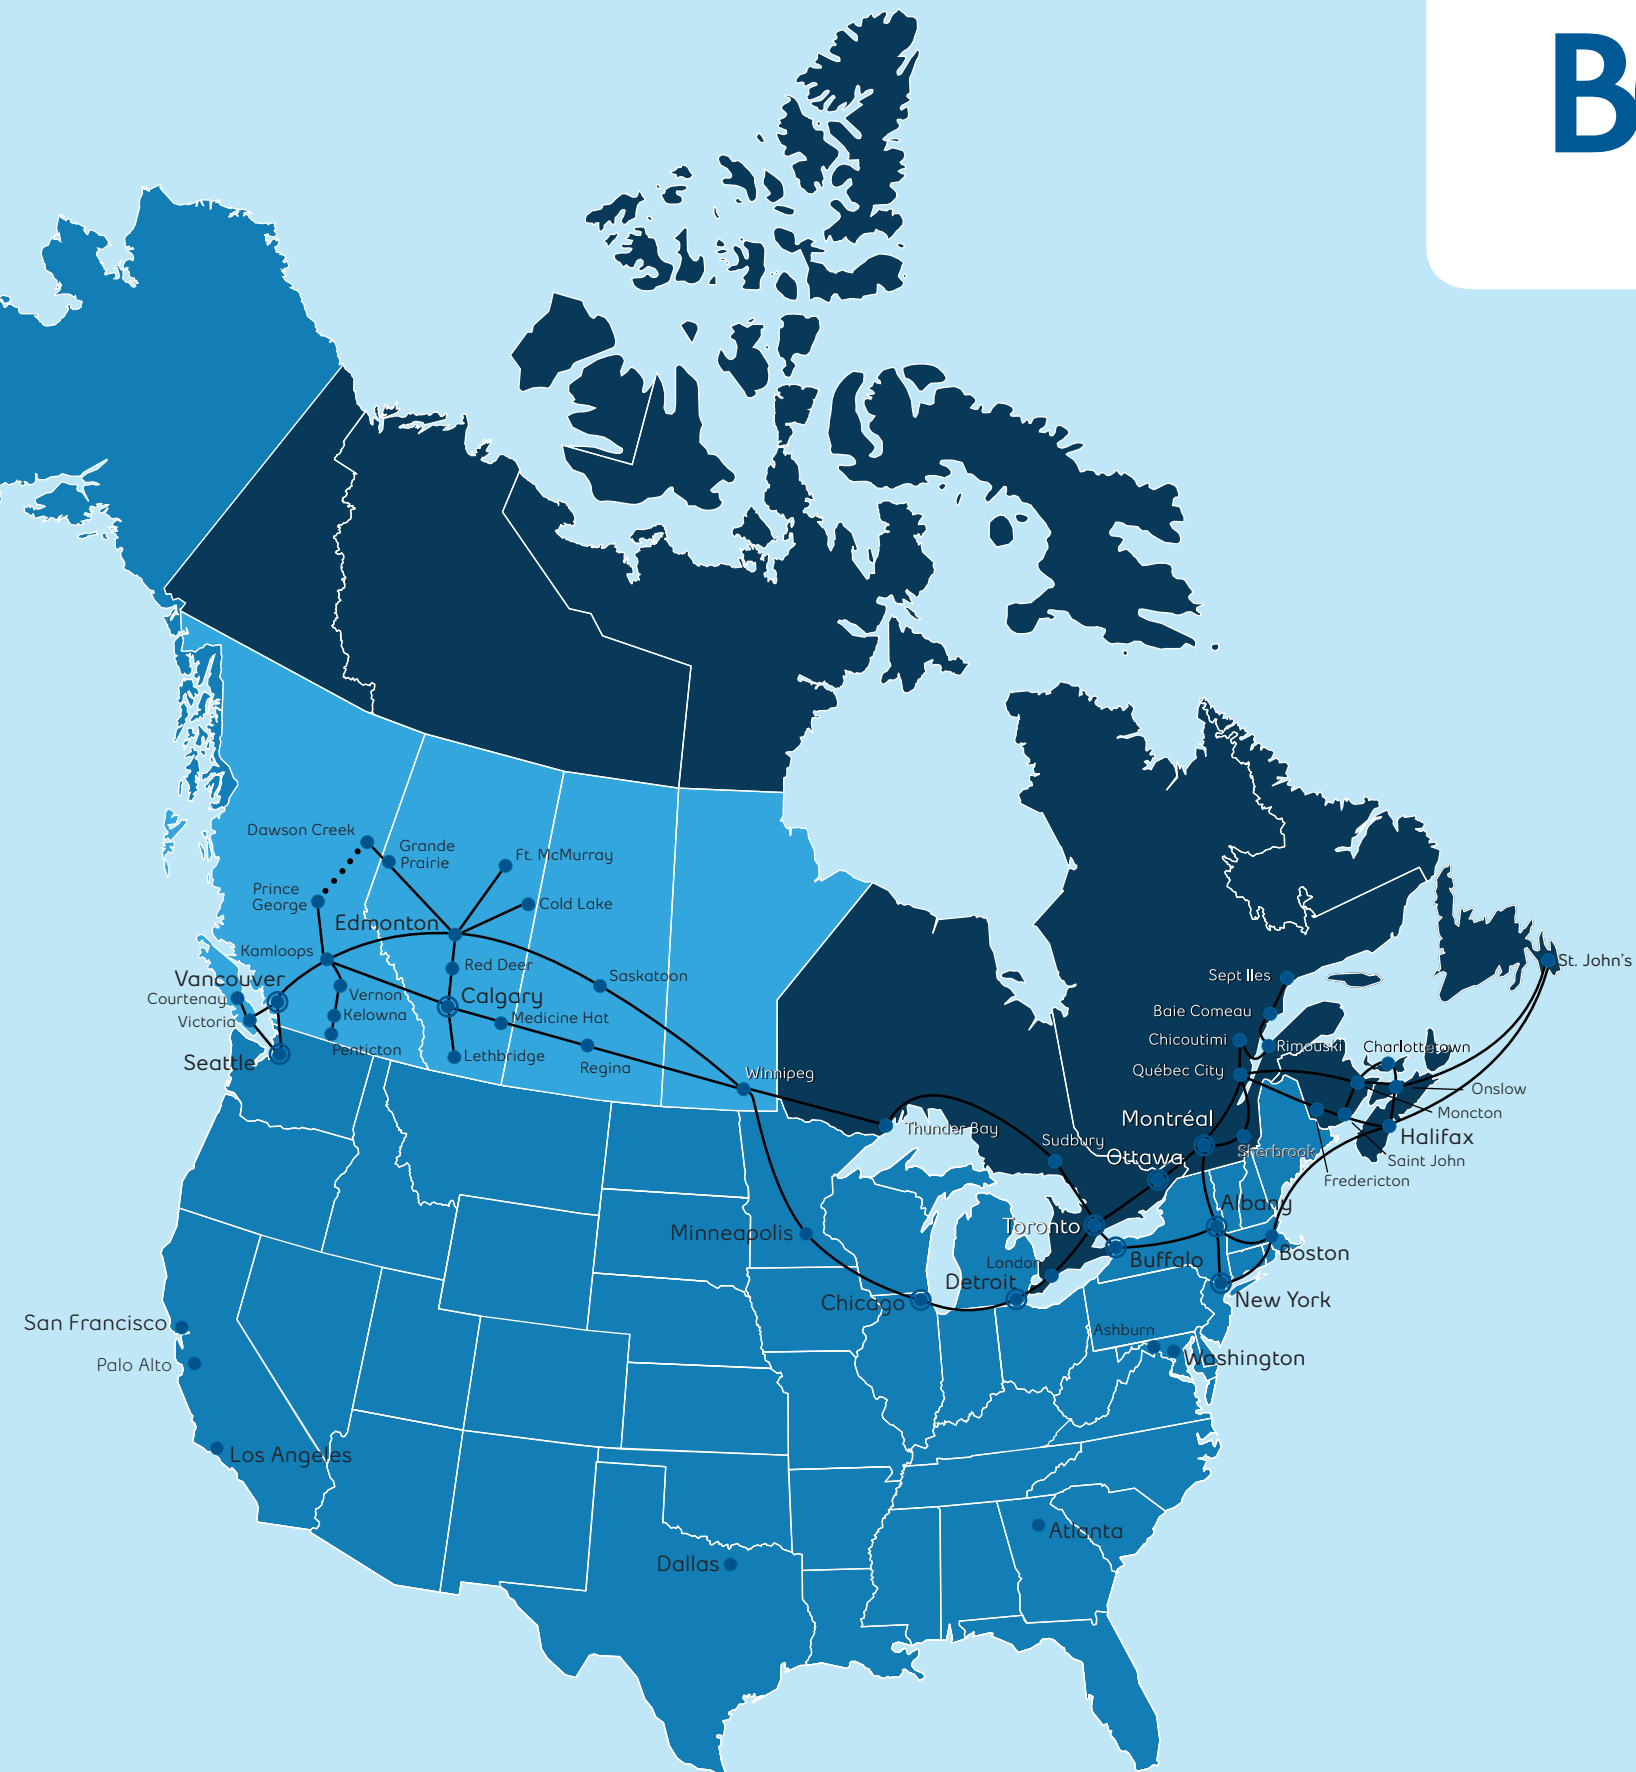

Your Canadian Gateway Partner

Legend

- Incumbent Operating Territory
- CLEC Operating Territory
- Bell Hosting / Carrier Hotel Facilities
- Points of Presence
- BCE Nexxia Fiber Routes
- ... Leased Fiber Routes