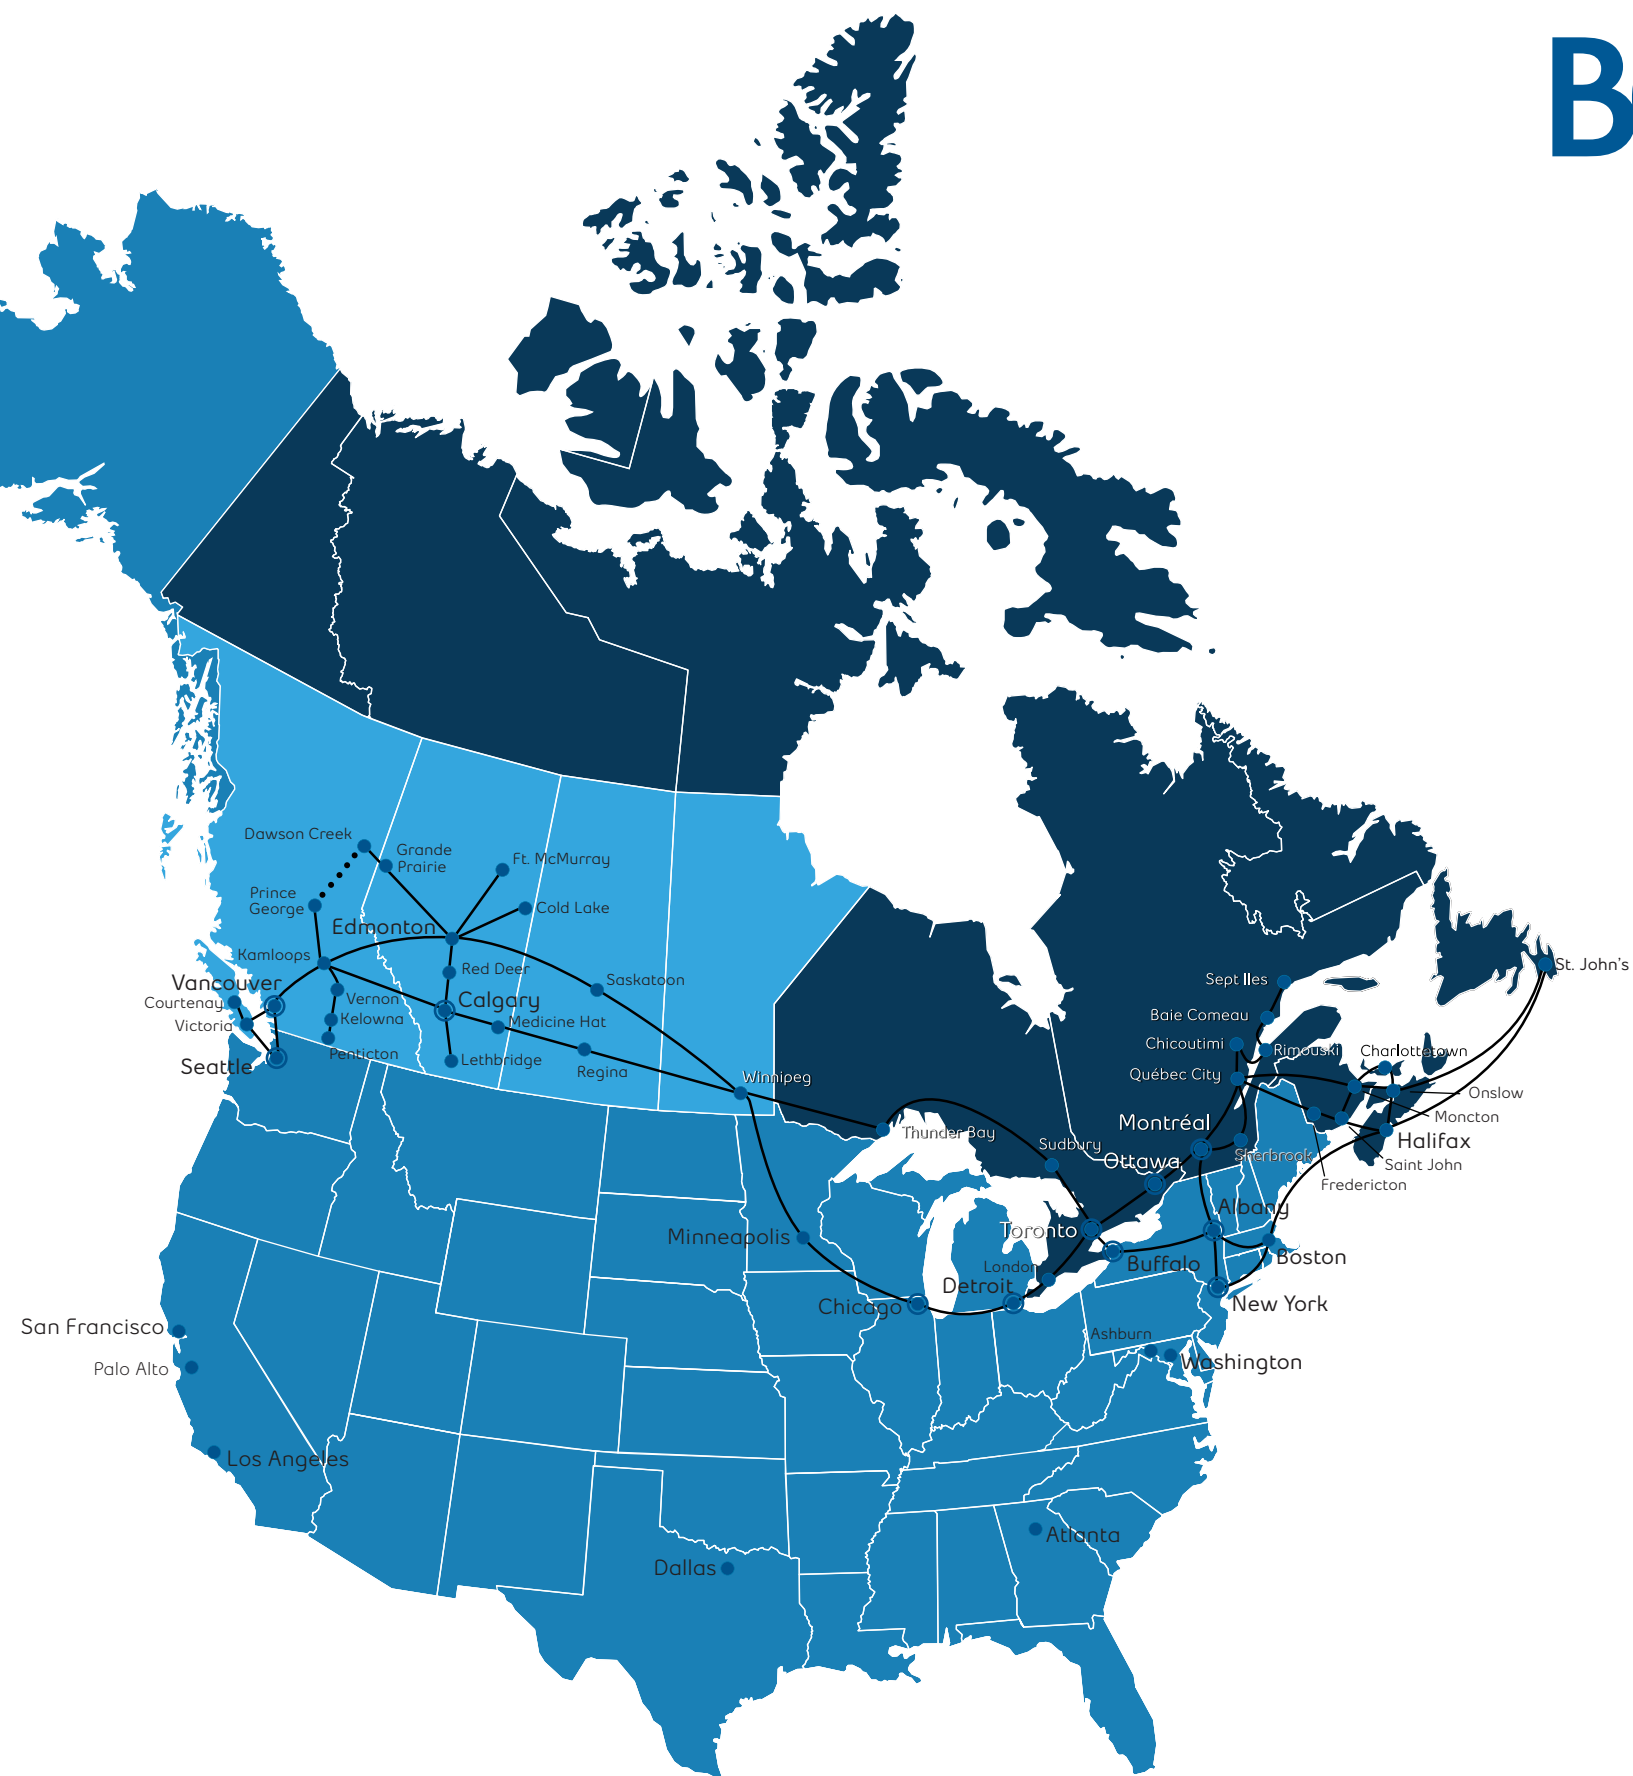

Your Canadian Gateway Partner

Legend

- Incumbent Operating Territory
- CLEC Operating Territory
- ⊙ Bell Hosting / Carrier Hotel Facilities
- Points of Presence
- BCE Nexxia Fiber Routes
- ... Leased Fiber Routes