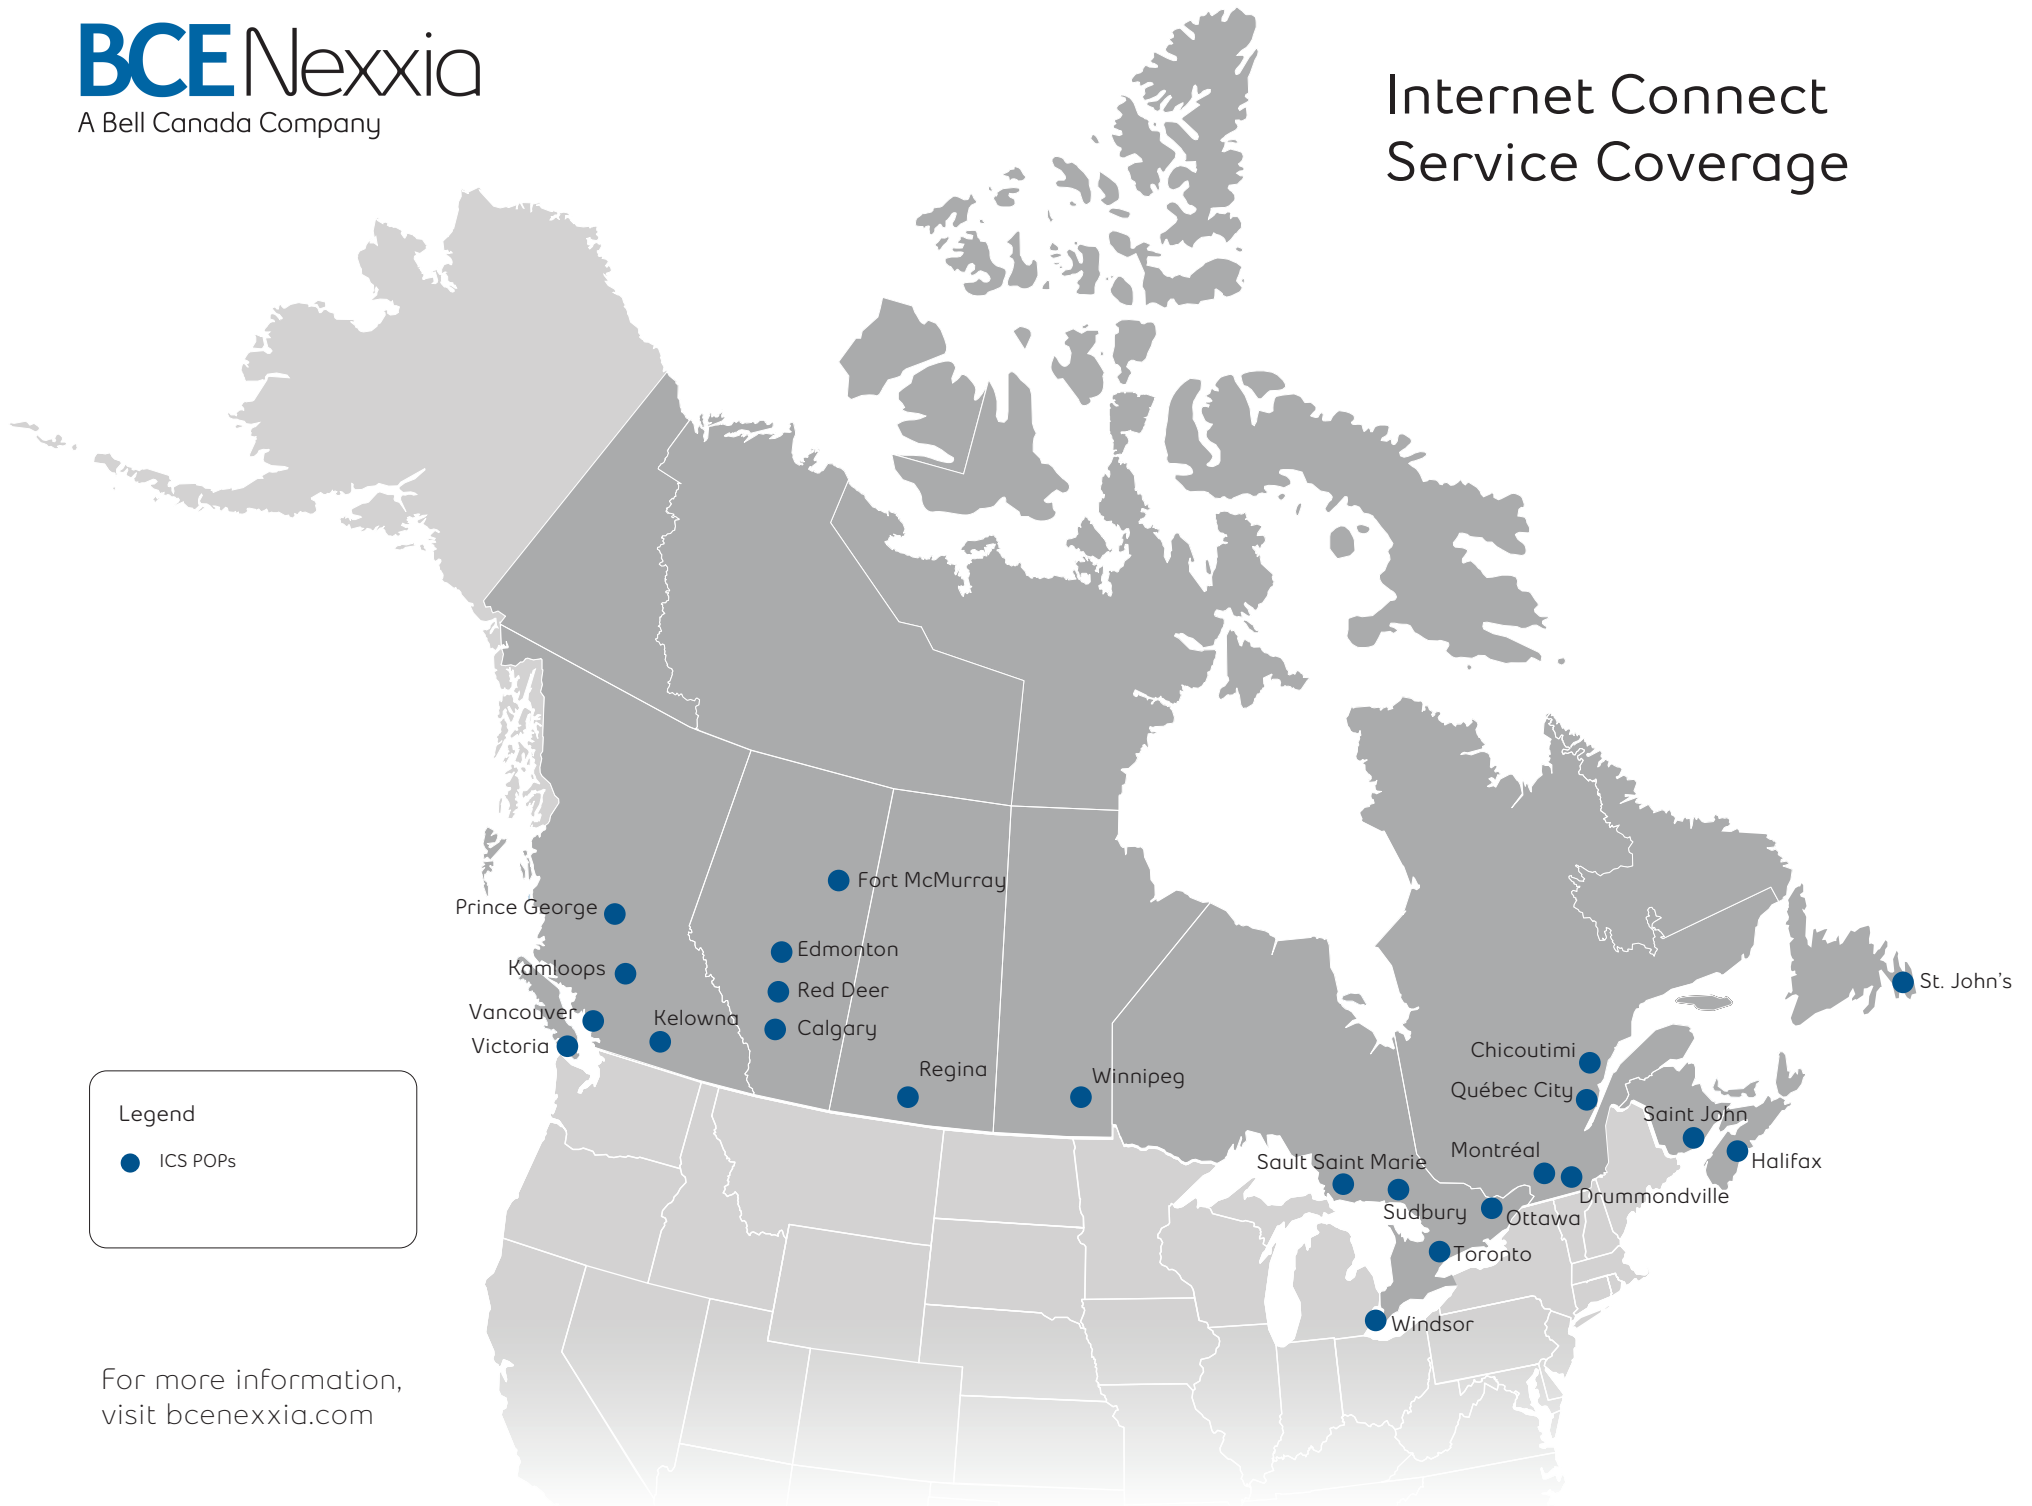

# Internet Connect Service Coverage

Legend

- ICS POPs

For more information,  
visit [bcenexxia.com](http://bcenexxia.com)